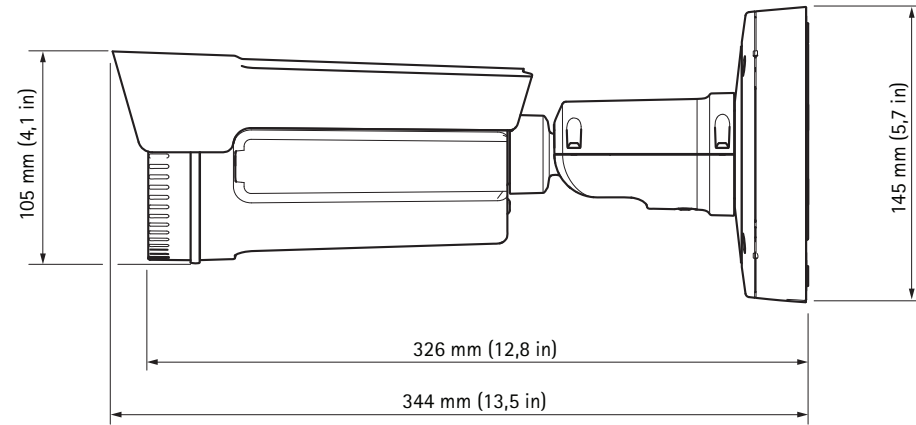

Detailed Measurements

AXIS Q2901-E Network Camera

26 January, 2015