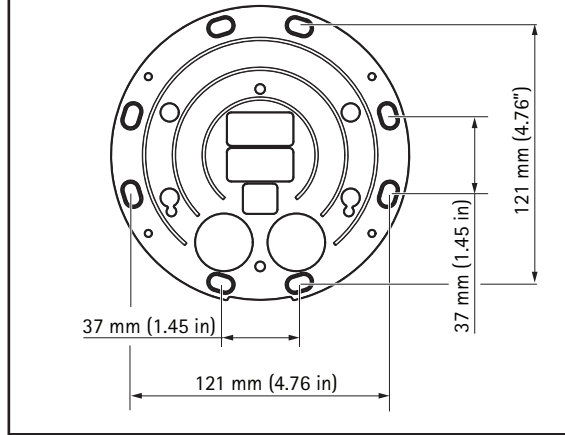

Detailed Measurements

AXIS Q2901-E Network Camera

26 January, 2015