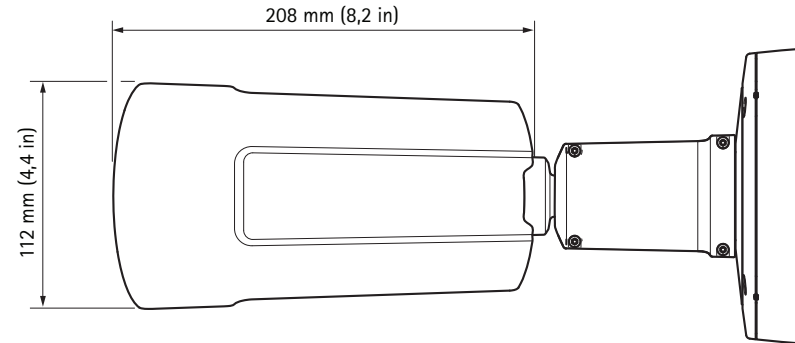

Detailed Measurements

AXIS Q2901-E Network Camera

26 January, 2015